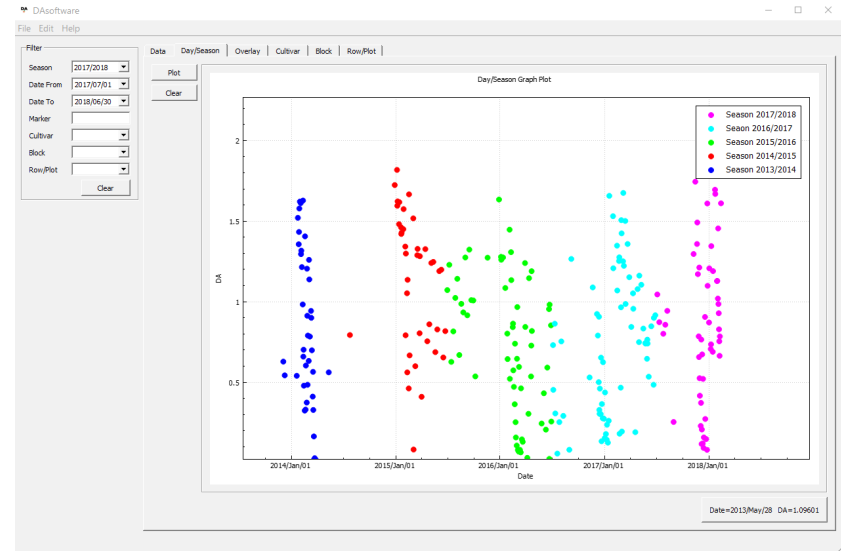

# DA Software: features

- Data
  - Import DA meter data
  - Basic stats on the data
  - Label data
  - Export to Excel
- Charts
  - Time charts → trends
  - Bar charts → comparisons