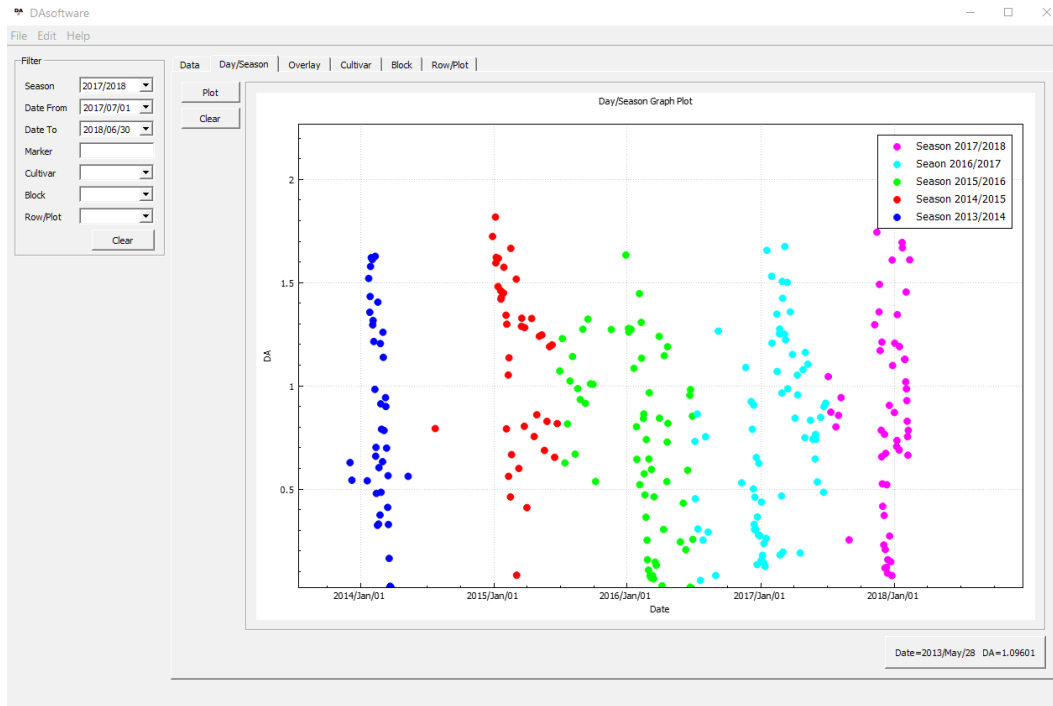

Additional pictures

Comparing DA values across seasons