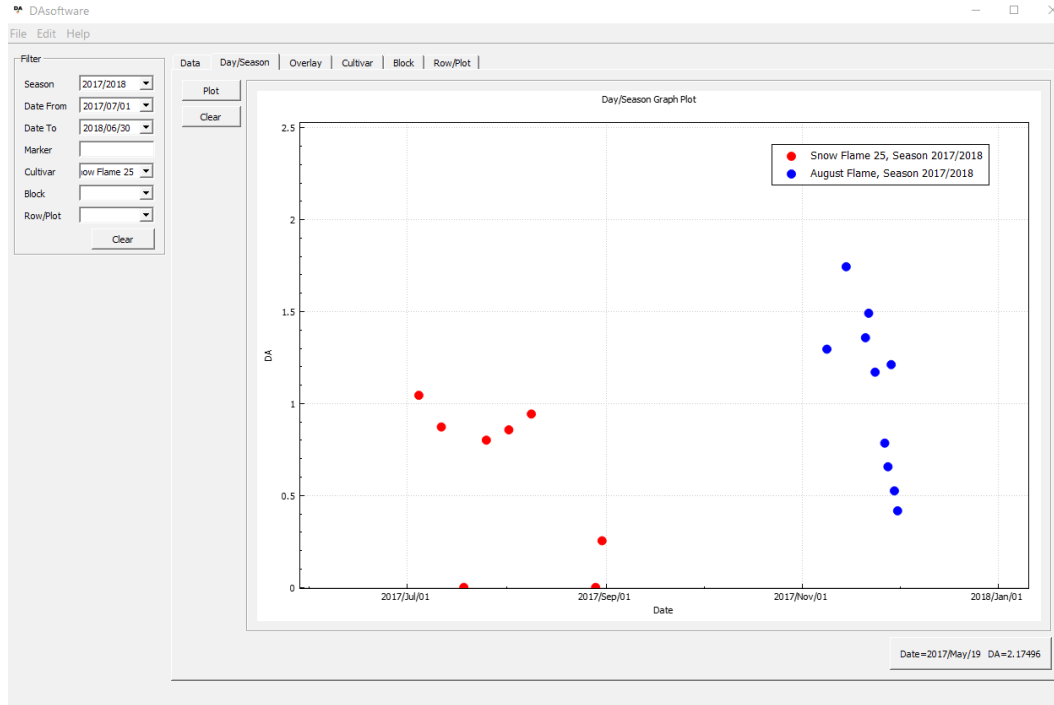

Additional pictures

Comparing DA values between cultivars